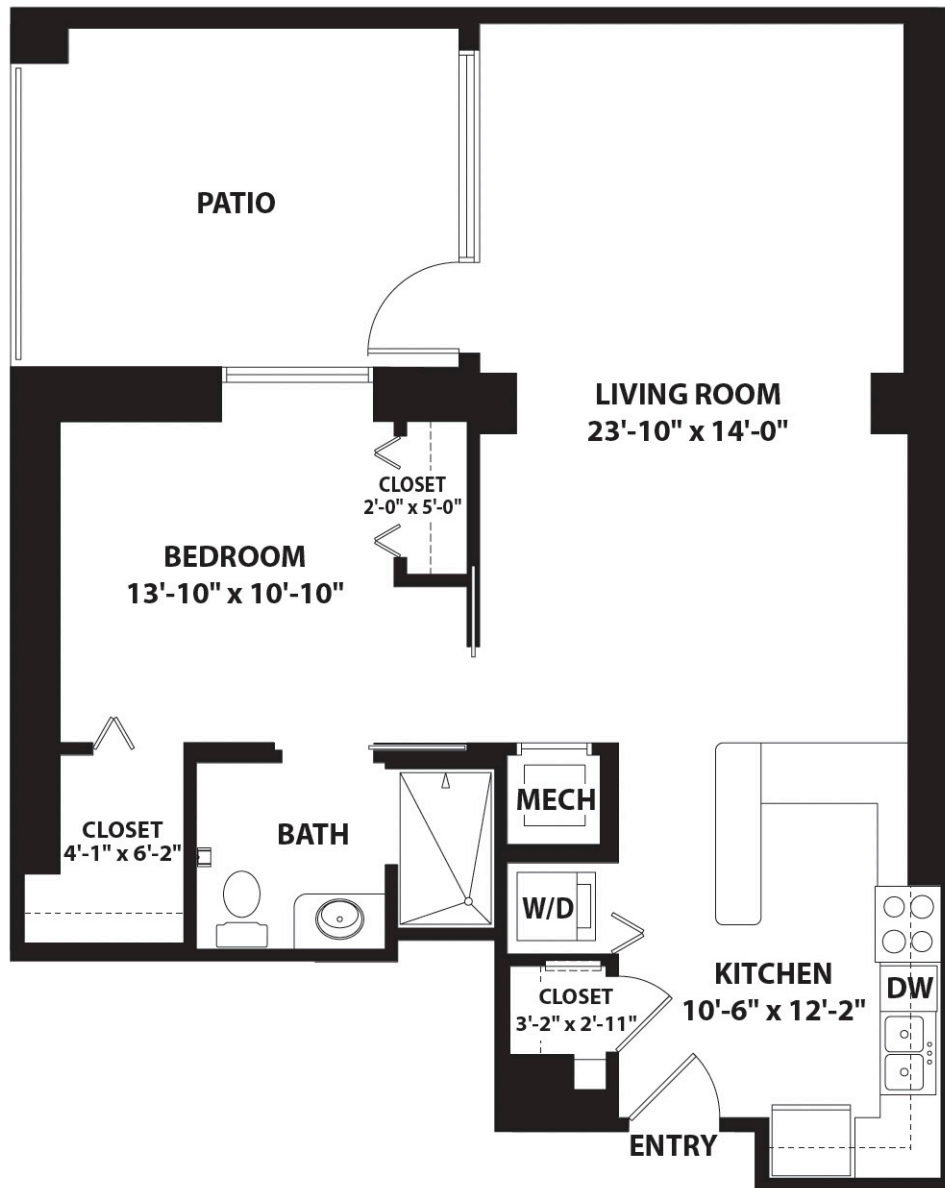

The Mahler

One bedroom, one bath, with patio
760 square feet

Actual dimensions may vary slightly. Floor plans are subject to change.