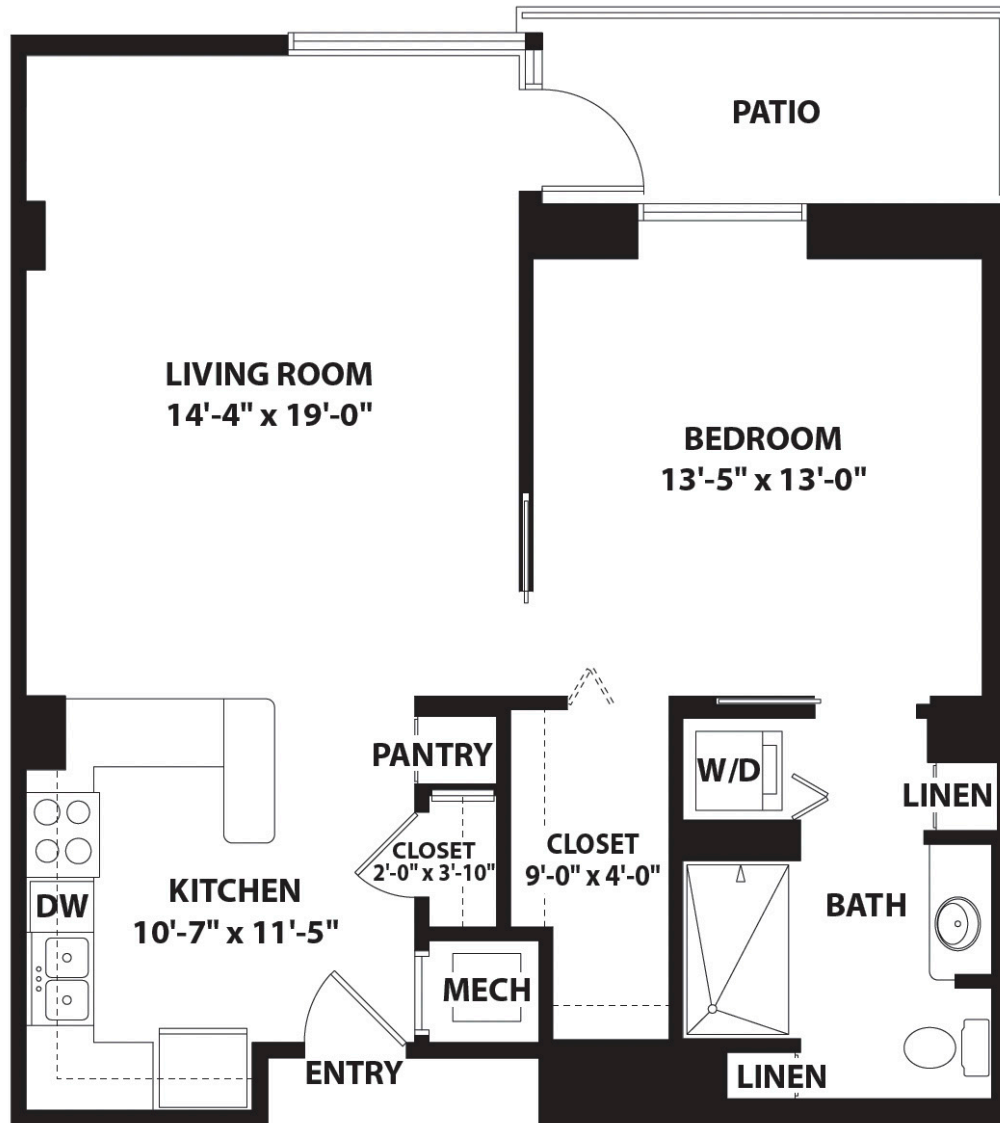

The Bernstein

One bedroom, one bath, with patio
780 square feet

Actual dimensions may vary slightly. Floor plans are subject to change.