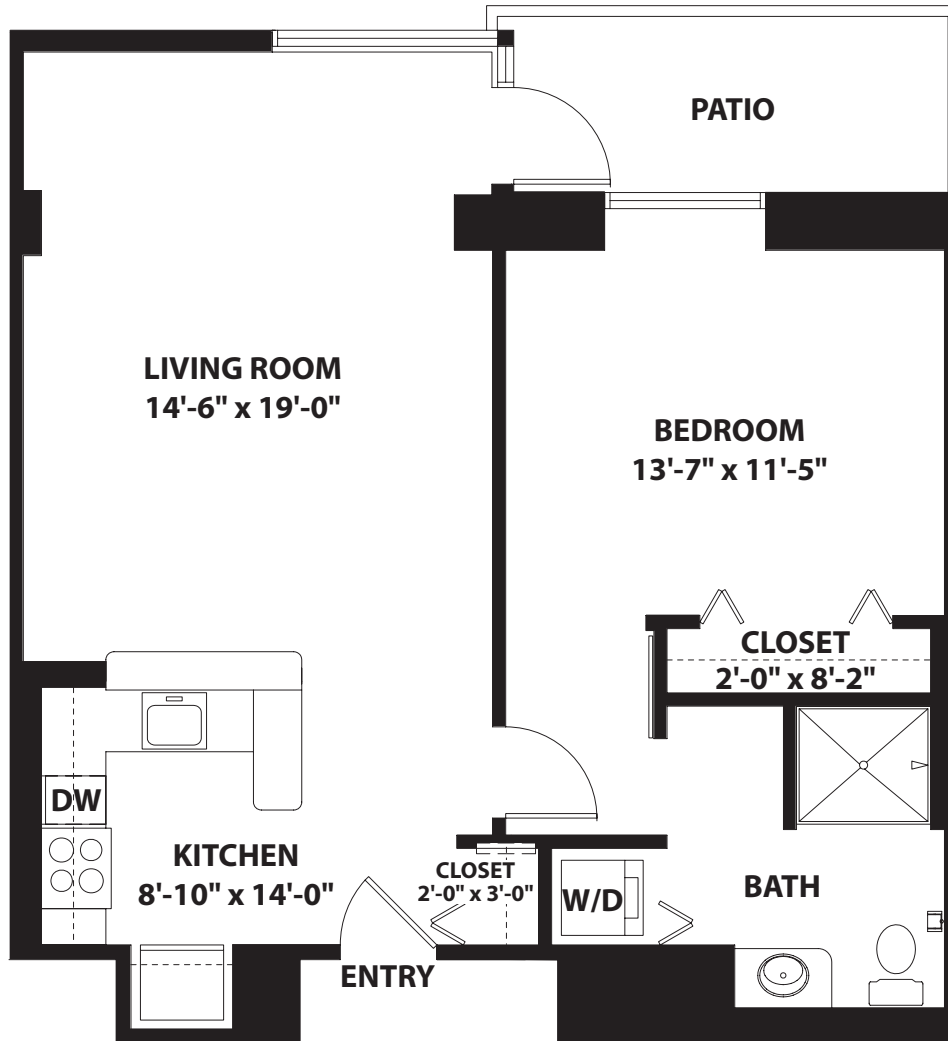

One bedroom, one bath, with patio
725 square feet

Actual dimensions may vary slightly. Floor plans are subject to change.