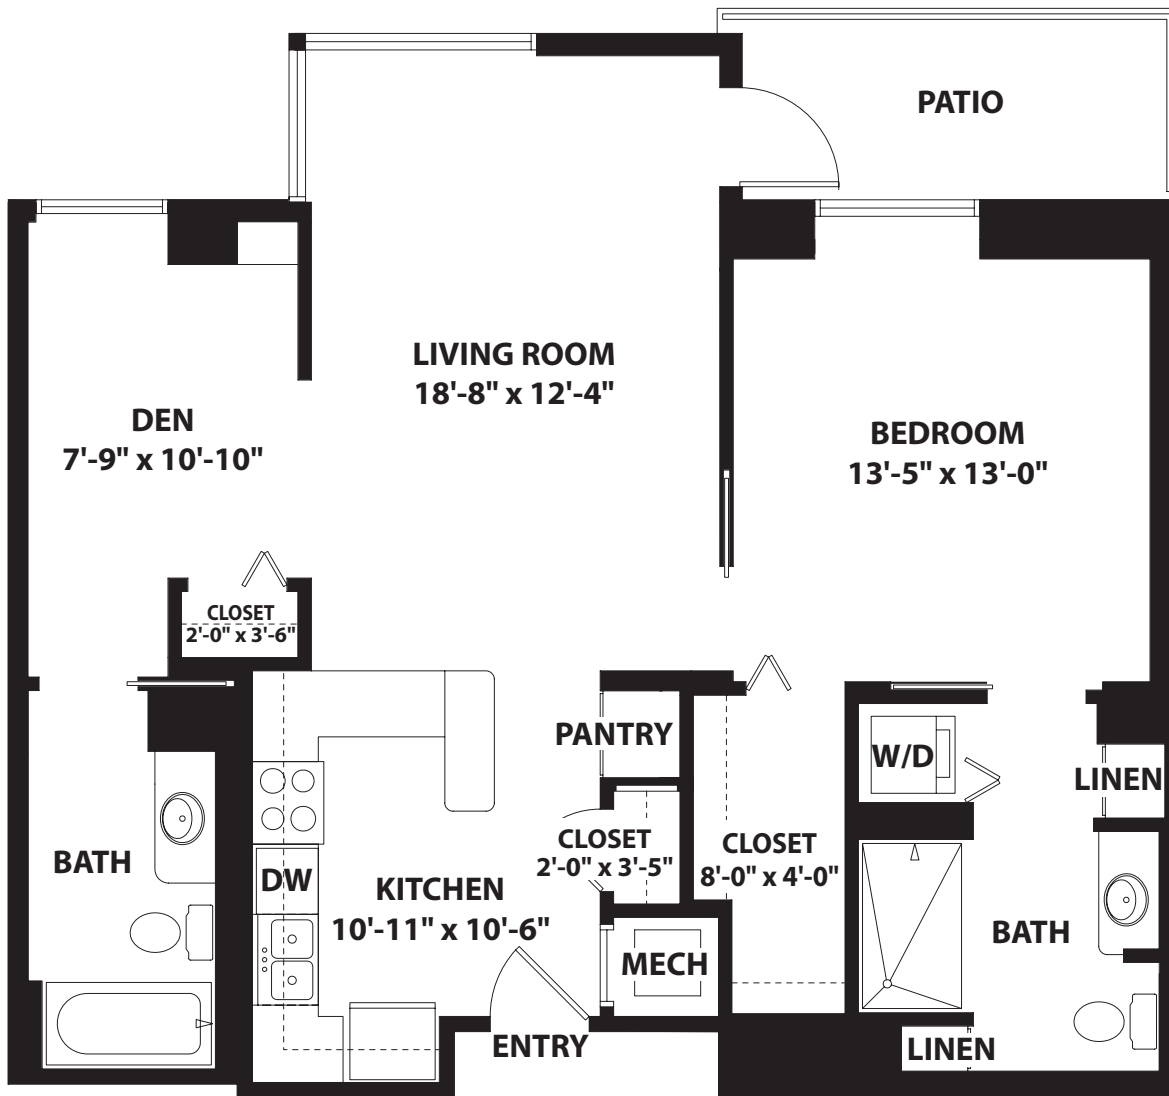

The Chagall

One bedroom, two bath, with den and patio
900 square feet

Actual dimensions may vary slightly. Floor plans are subject to change.