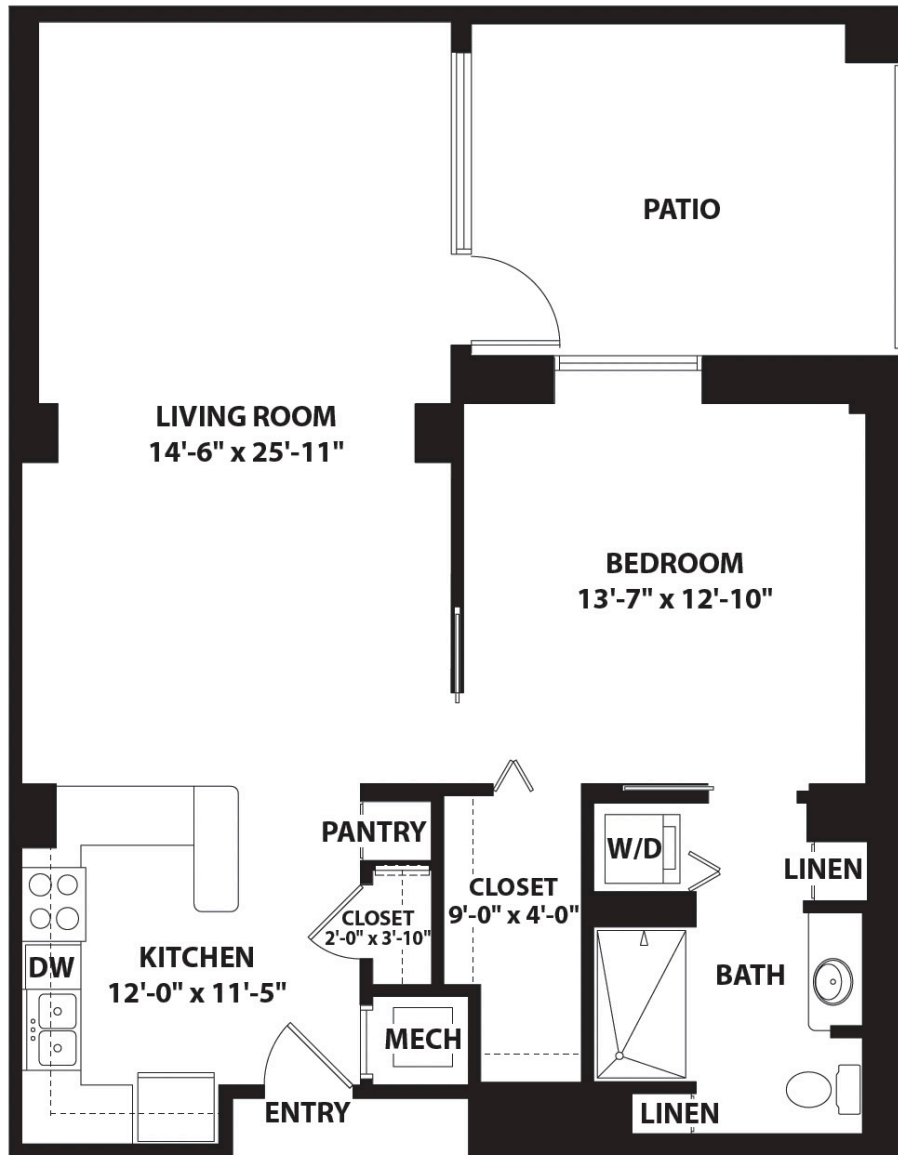

# The Newmann

One bedroom, one bath, with patio  
875 square feet

Actual dimensions may vary slightly. Floor plans are subject to change.