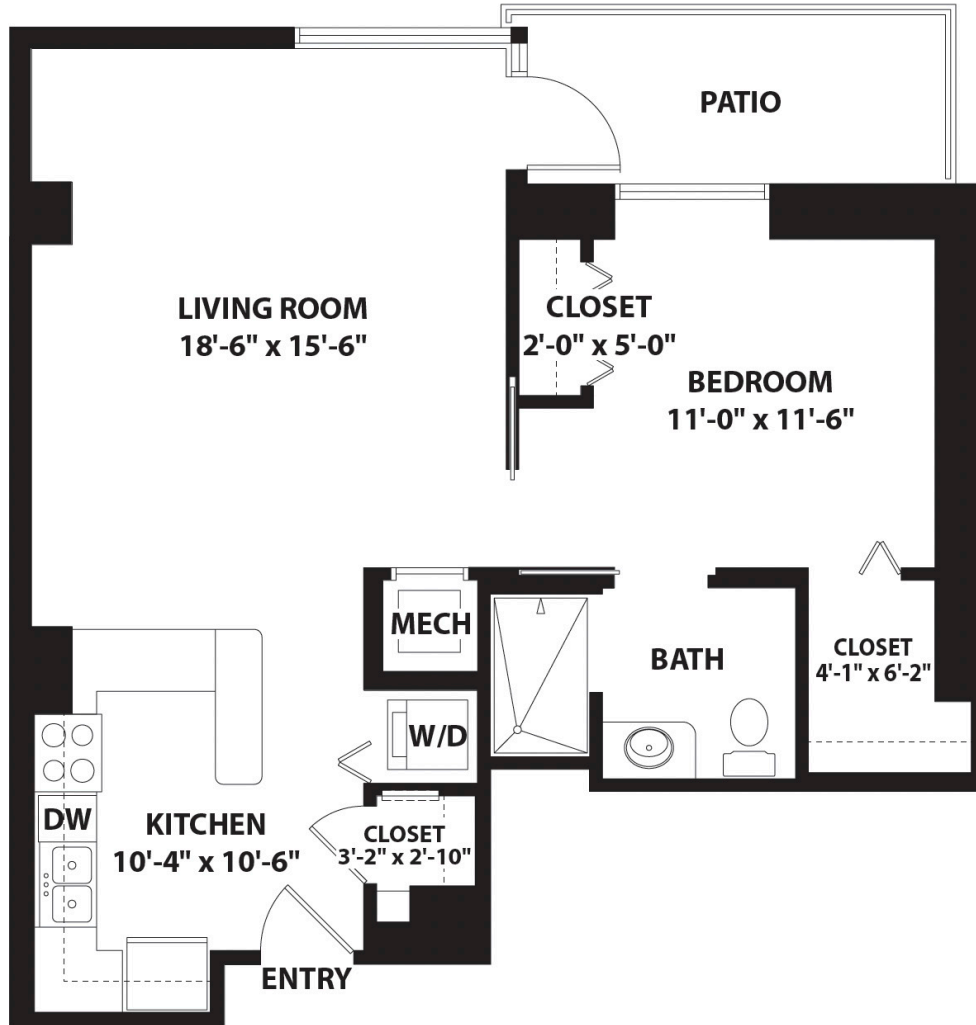

The Arbus

One bedroom, one bath, with patio
700 square feet

Actual dimensions may vary slightly. Floor plans are subject to change.