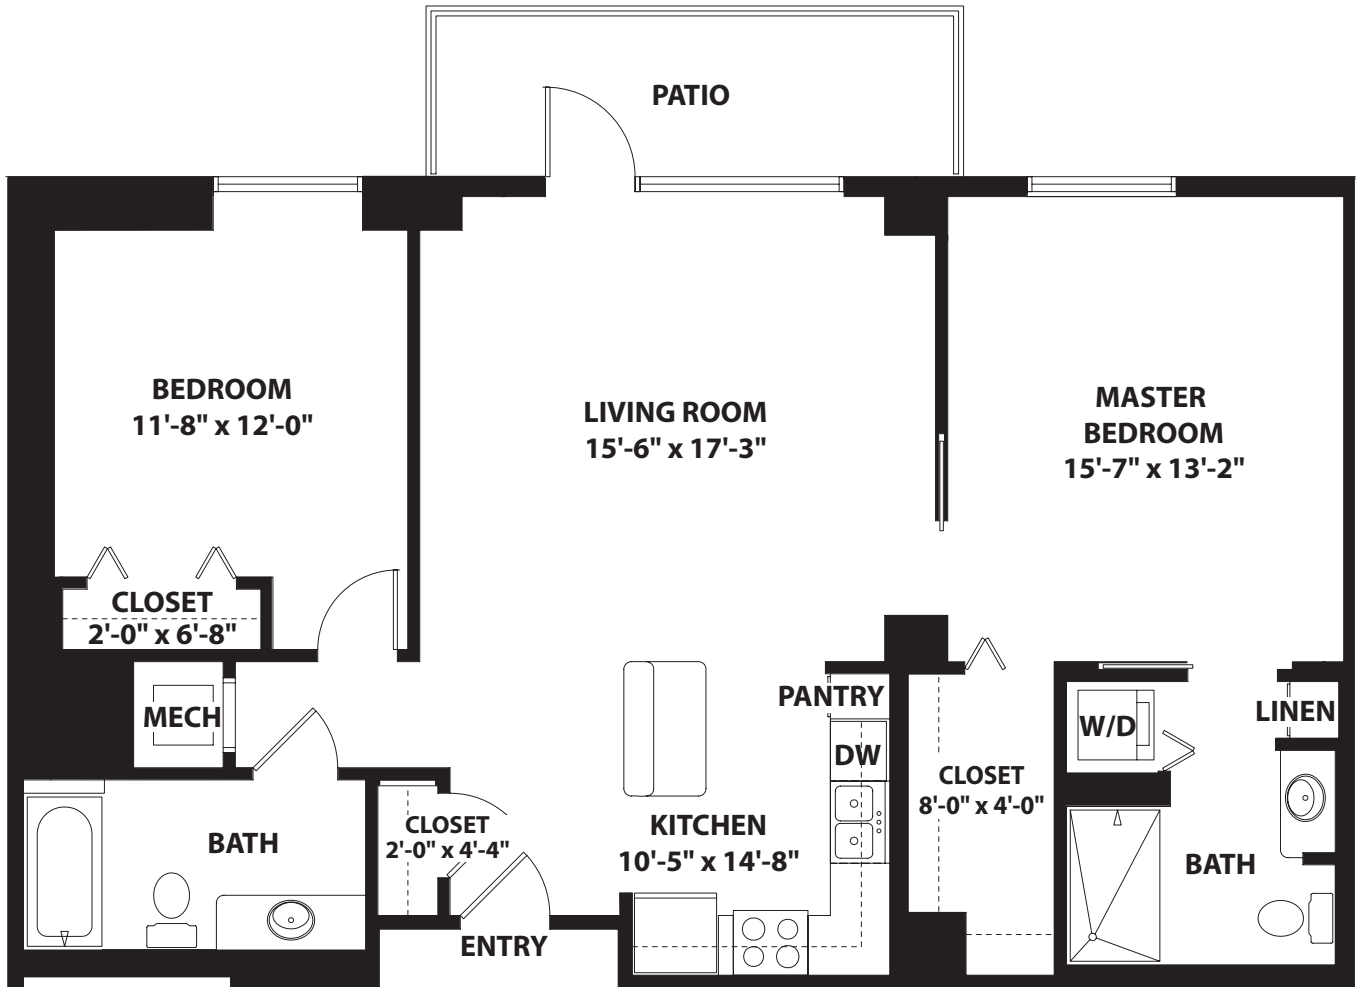

# The Douglas

Two bedroom, two bath, with patio  
1,090 square feet

*Actual dimensions may vary slightly. Floor plans are subject to change.*